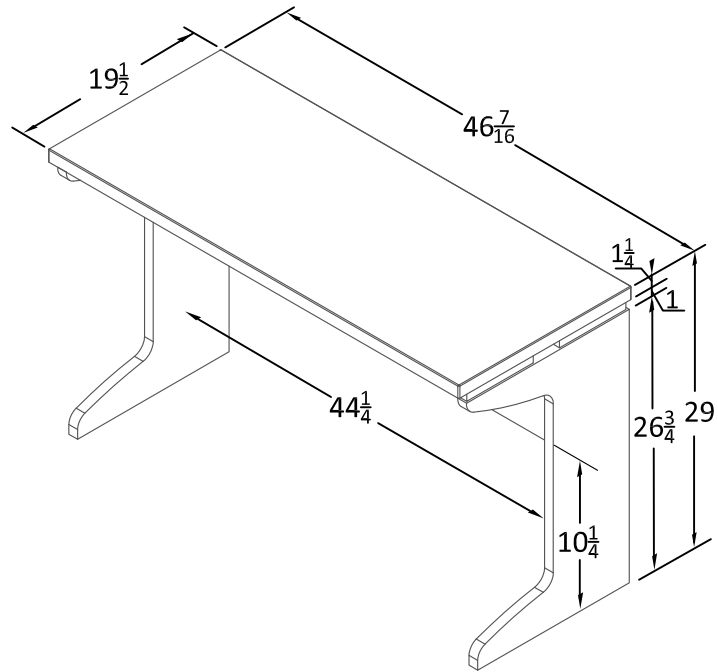

# Bridge

Model Number: 9320XXX

OVERALL PRODUCT SIZE(in inches)

Desk:  $46\frac{7}{16}$ " (W) \*  $19\frac{1}{2}$ " (D) \* 29"(H)

Unit Net Weight: 42.7lbs (19.4kg)

## MAXIMUM WEIGHT CAPACITIES